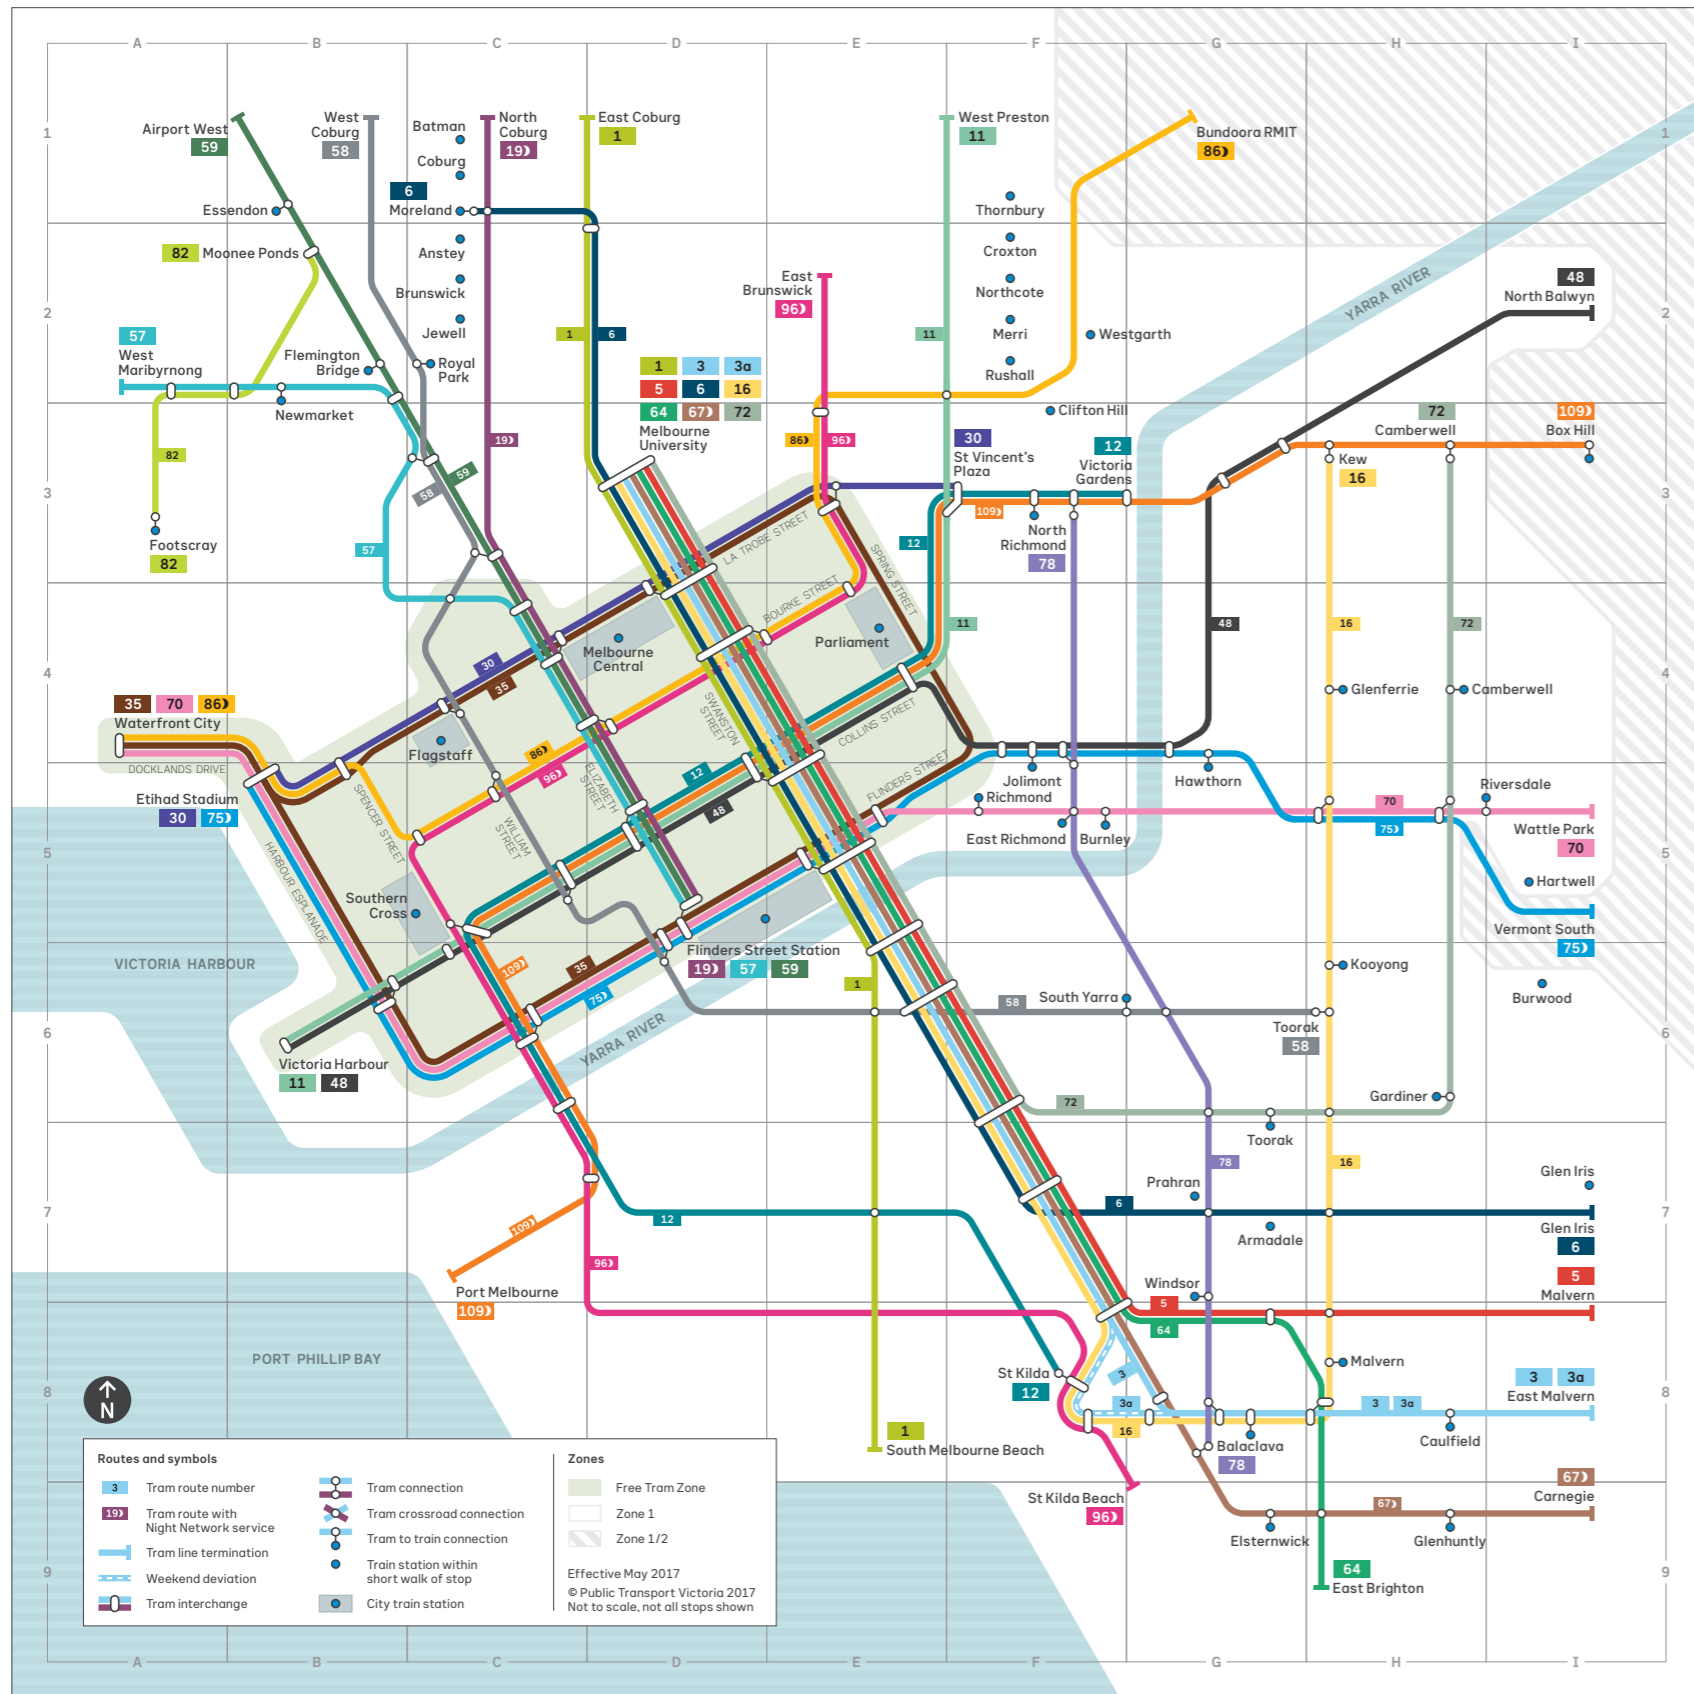

Melbourne tram network

Tram routes

Tram routes	Via
1 East Coburg – South Melbourne Beach	Lygon Street, Brunswick, City, South Melbourne
3 Melbourne University – East Malvern (weekdays)	City, St Kilda Road, Balacava, Caulfield North
3a Melbourne University – East Malvern (weekends)	City, St Kilda Road, St Kilda, Balacava, Caulfield North
5 Melbourne University – Malvern	City, Dandenong Road, Windsor, Armadale
6 Moreland – Glen Iris	Lygon Street, Brunswick, City, High Street, Armadale
11 West Preston – Victoria Harbour Docklands	St Georges Road, Northcote, Brunswick Street, Fitzroy, City
12 Victoria Gardens – St Kilda (Fitzroy Street)	Victoria Street, Richmond, City, South Melbourne
16 Melbourne University – Kew	City, St Kilda Beach, Glenferrie Road, Malvern
19 North Coburg – Flinders Street Station	Sydney Road, Coburg, Brunswick, Parkville, City
30 St Vincent's Plaza – Etihad Stadium Docklands	La Trobe Street, City
35 City Circle	Docklands, La Trobe Street, Flinders Street
48 North Balwyn – Victoria Harbour Docklands	Kew, Bridge Road, Richmond, City
57 West Maribyrnong – Flinders Street Station	Racecourse Road, Flemington, North Melbourne, City
58 West Coburg – Toorak	Brunswick West, City, Toorak Road, South Yarra
59 Airport West – Flinders Street Station	Mt Alexander Road, Essendon, Flemington, City
64 Melbourne University – East Brighton	City, Dandenong Road, Windsor, Caulfield
67 Melbourne University – Carnegie	City, Balacava, Glenhuntly Road, Elsternwick
70 Wattle Park – Waterfront City Docklands	Riversdale Road, Surrey Hills, Richmond, City
72 Melbourne University – Camberwell	City, Commercial Road, Prahran, Camberwell
75 Vermont South – Etihad Stadium Docklands	Burwood, Hawthorn, Bridge Road, Richmond, City
78 North Richmond – Balacava	Chapel Street, South Yarra, Prahran, Windsor
82 Moonee Ponds – Footscray	Droop Street, Maribyrnong Road
86 Bundoora RMIT – Waterfront City Docklands	Preston, High Street, Northcote, Collingwood, City
96 East Brunswick – St Kilda Beach	Nicholson Street, Fitzroy, City, Albert Park
109 Box Hill – Port Melbourne	Whitehorse Road, Mont Albert, City, Southbank